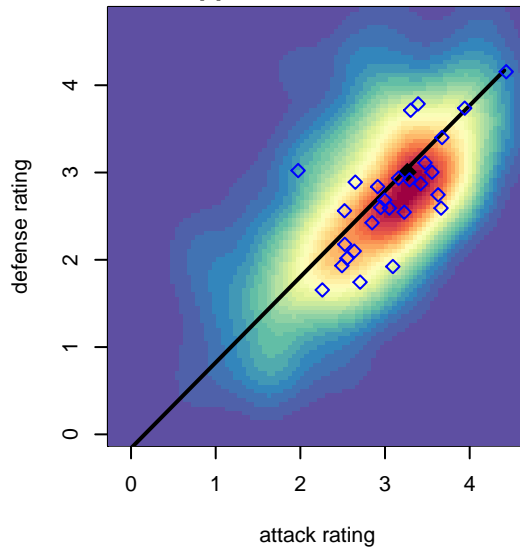

## PacNW Blue B98

Pacific Northwest SC  
 Tukwila, WA  
 B98 total strength=1704  
 attack=26.15 defense=20.15  
 fall league = RCL B98 Div 3

alt names used:  
 PACIFIC NORTHWEST SCPACNW 98 BLUE  
 PacNW 98 Blue  
 PacNW 98 Blue (WA)  
 PacNW B98 Blue B  
 PacNW B98 Blue B  
 PacNW 98 Blue

**attack and defense variance (black dot)  
relative to other teams  
and top 10 in region**

**attack and defense rating  
relative to others at age  
and all opponents in last 13 months**

**Performance relative to 13 month average**