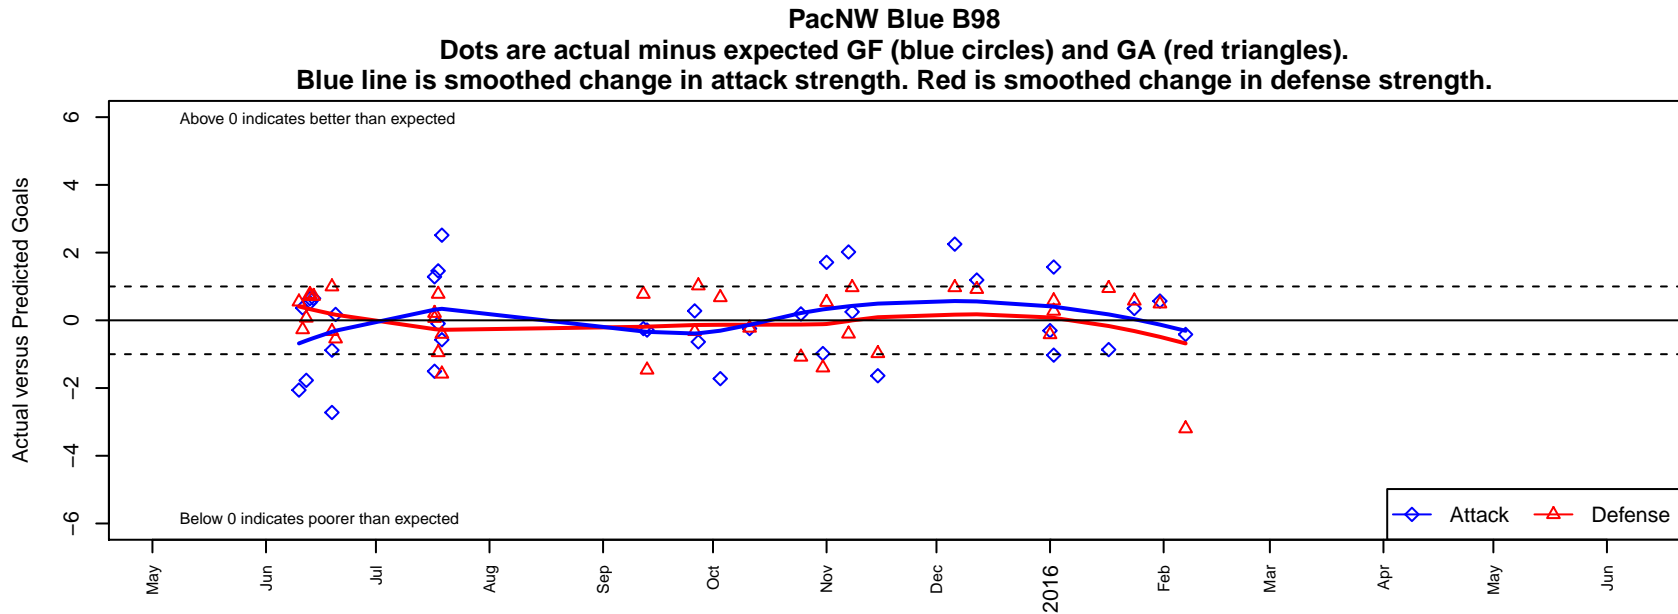

## PacNW Blue B98

Pacific Northwest SC  
 Tukwila, WA  
 B98 total strength=1704  
 attack=26.15 defense=20.15  
 fall league = RCL B98 Div 3

alt names used:  
 PACIFIC NORTHWEST SCPACNW 98 BLUE  
 PacNW 98 Blue  
 PacNW 98 Blue (WA)  
 PacNW B98 Blue B  
 PacNW B98 Blue B  
 PacNW 98 Blue

**attack and defense variance (black dot)  
relative to other teams  
and top 10 in region**

**attack and defense rating  
relative to others at age  
and all opponents in last 13 months**

**Performance relative to 13 month average**