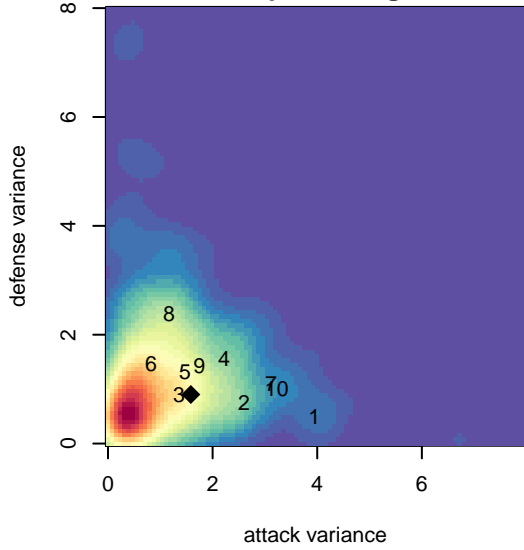

## PacNW Blue B98

Pacific Northwest SC  
 Tukwila, WA  
 B98 total strength=1704  
 attack=26.15 defense=20.15  
 fall league = RCL B98 Div 3

alt names used:  
 PACIFIC NORTHWEST SCPACNW 98 BLUE  
 PacNW 98 Blue  
 PacNW 98 Blue (WA)  
 PacNW B98 Blue B  
 PacNW B98 Blue B  
 PacNW 98 Blue

**attack and defense variance (black dot)  
relative to other teams  
and top 10 in region**

**attack and defense rating  
relative to others at age  
and all opponents in last 13 months**

**Performance relative to 13 month average**