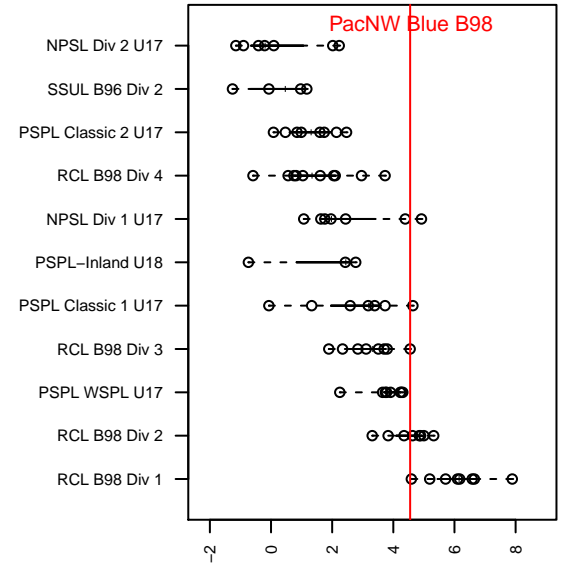

## PacNW Blue B98

Pacific Northwest SC  
 Tukwila, WA  
 B98 total strength=1704  
 attack=26.15 defense=20.15  
 fall league = RCL B98 Div 3

alt names used:  
 PACIFIC NORTHWEST SCPACNW 98 BLUE  
 PacNW 98 Blue  
 PacNW 98 Blue (WA)  
 PacNW B98 Blue B  
 PacNW B98 Blue B  
 PacNW 98 Blue

Venues played:  
 2015 Region IV Pres Cup U16  
 2015 Rainier Challenge Copa U17  
 2015 Davis Legacy College Showcase Champi  
 2015 RCL B98 Div 3  
 2015 PacNW Winter Classic Premier U17  
 2015 WYS Championship B98

**attack and defense variance (black dot)  
relative to other teams  
and top 10 in region**

**attack and defense rating  
relative to others at age  
and all opponents in last 13 months**

**Performance relative to 13 month average**